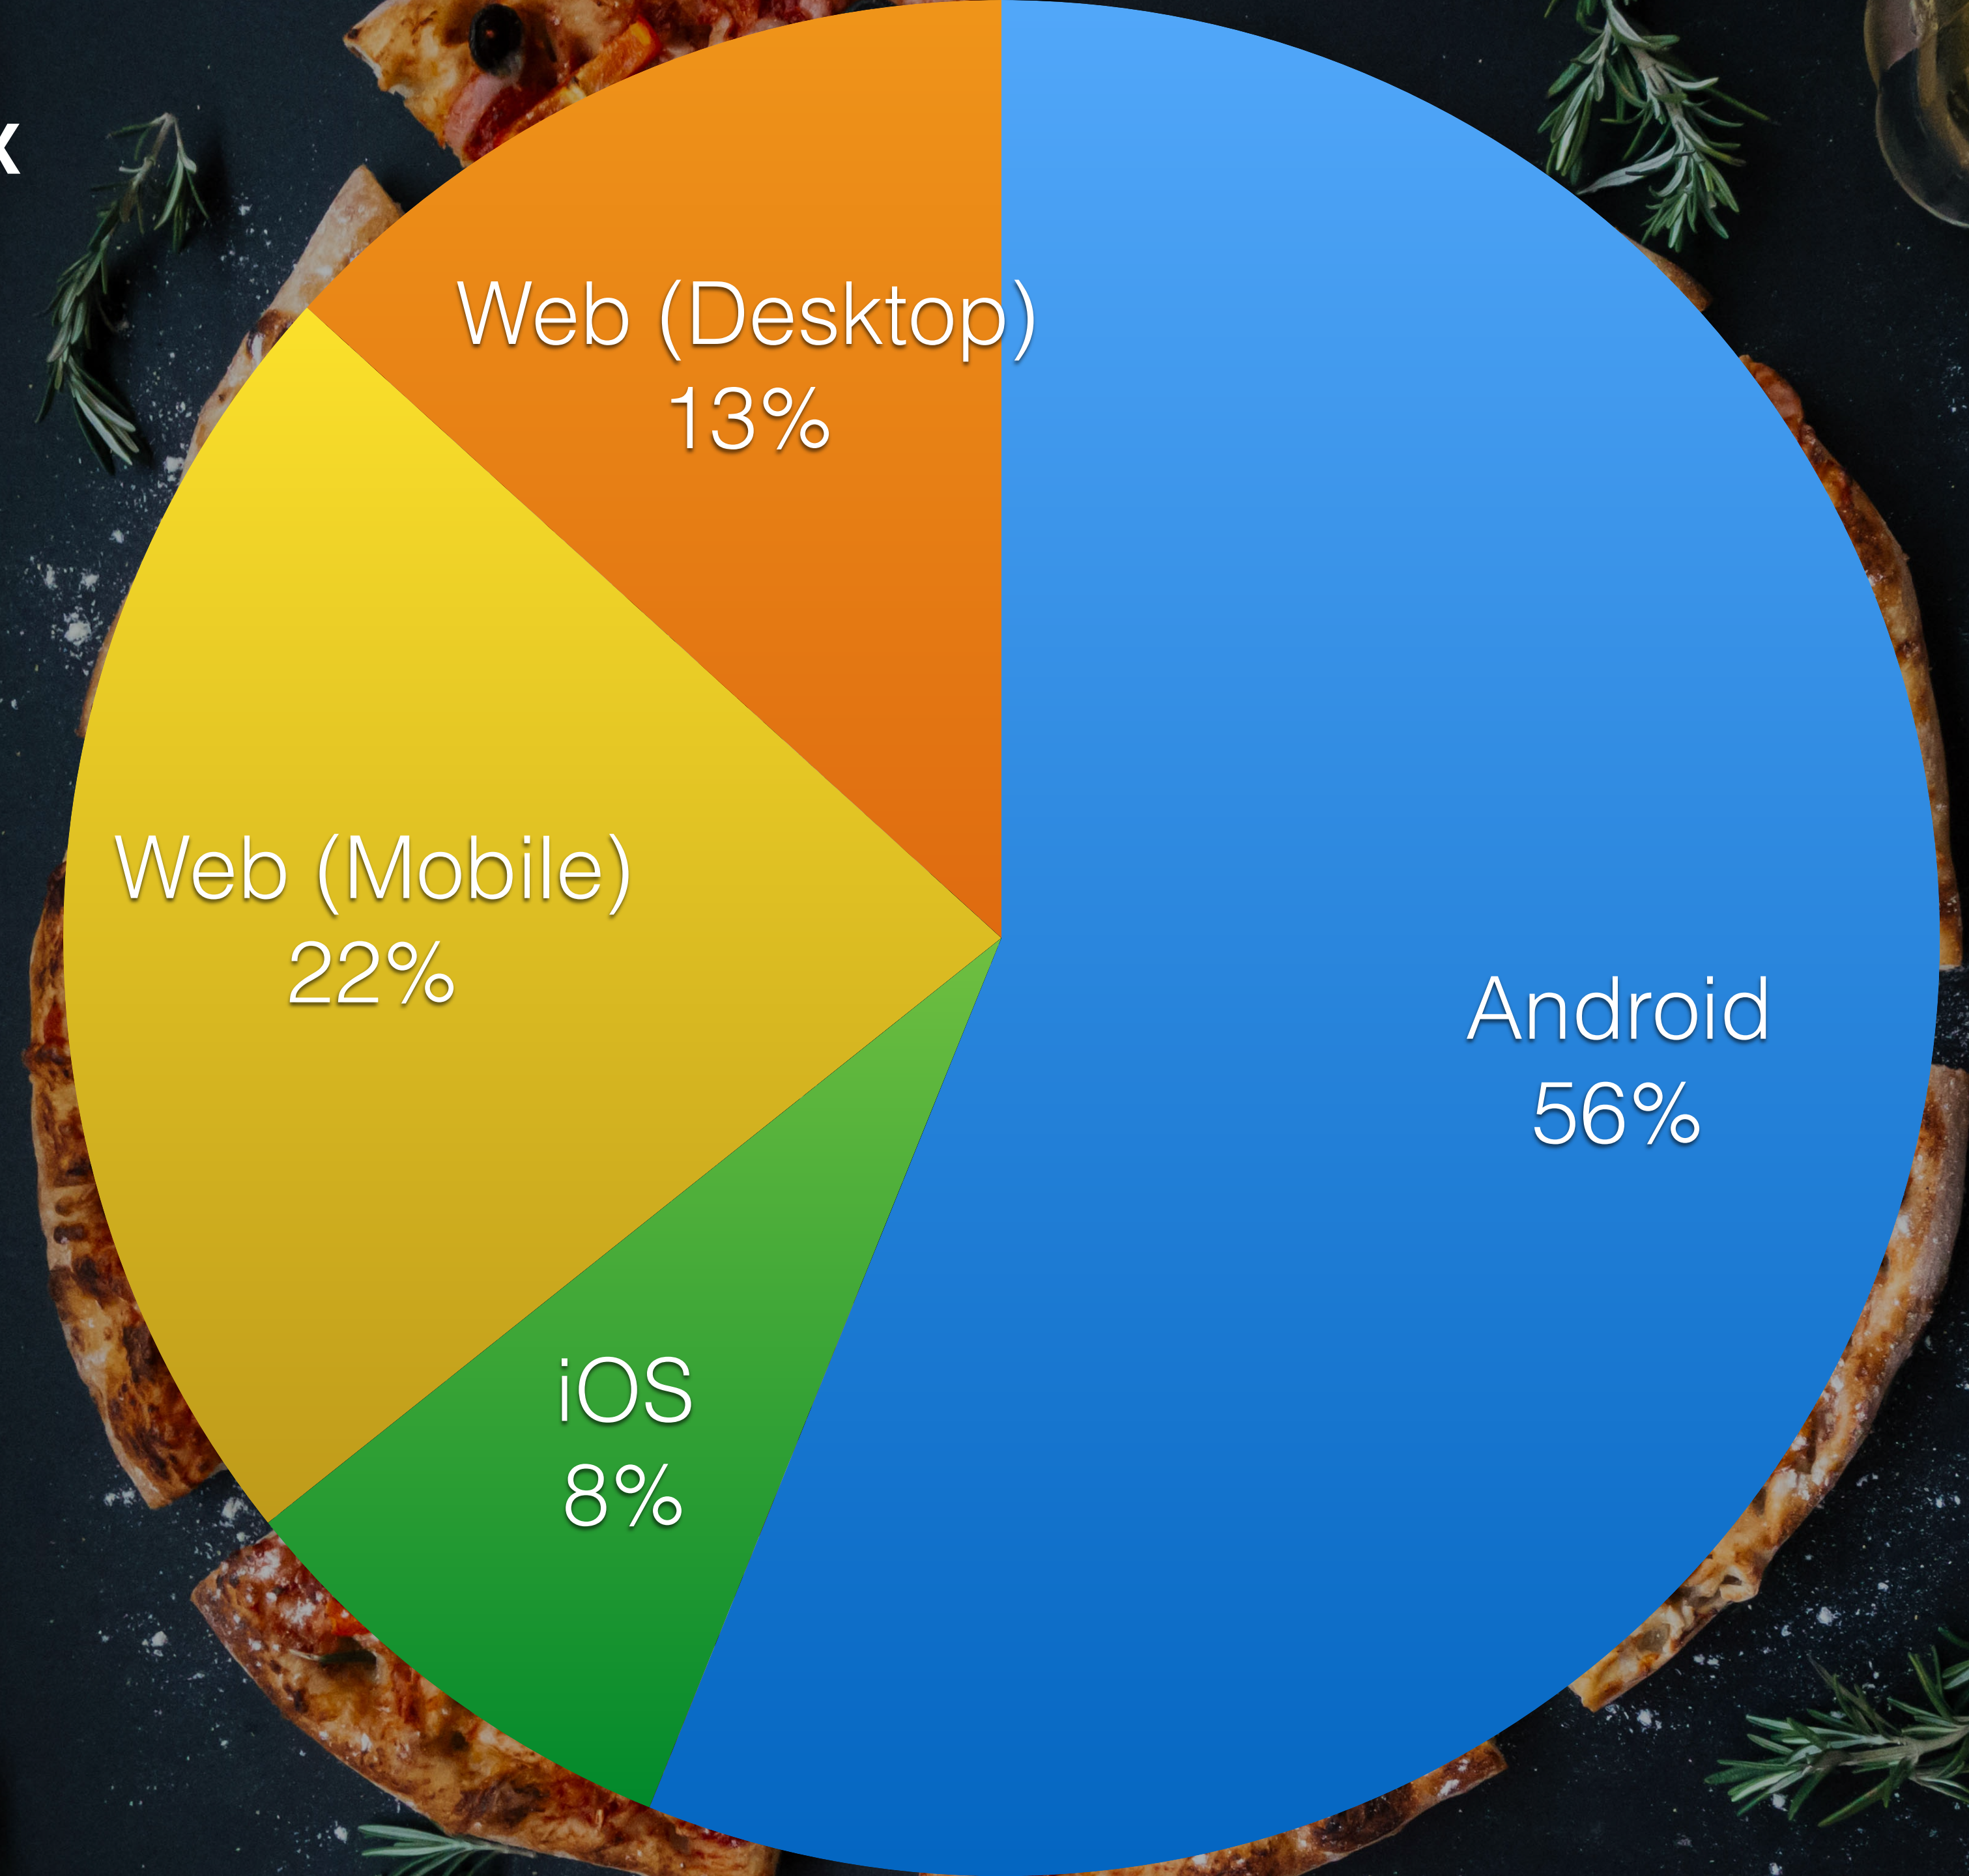

DAU Mobile @ OLX