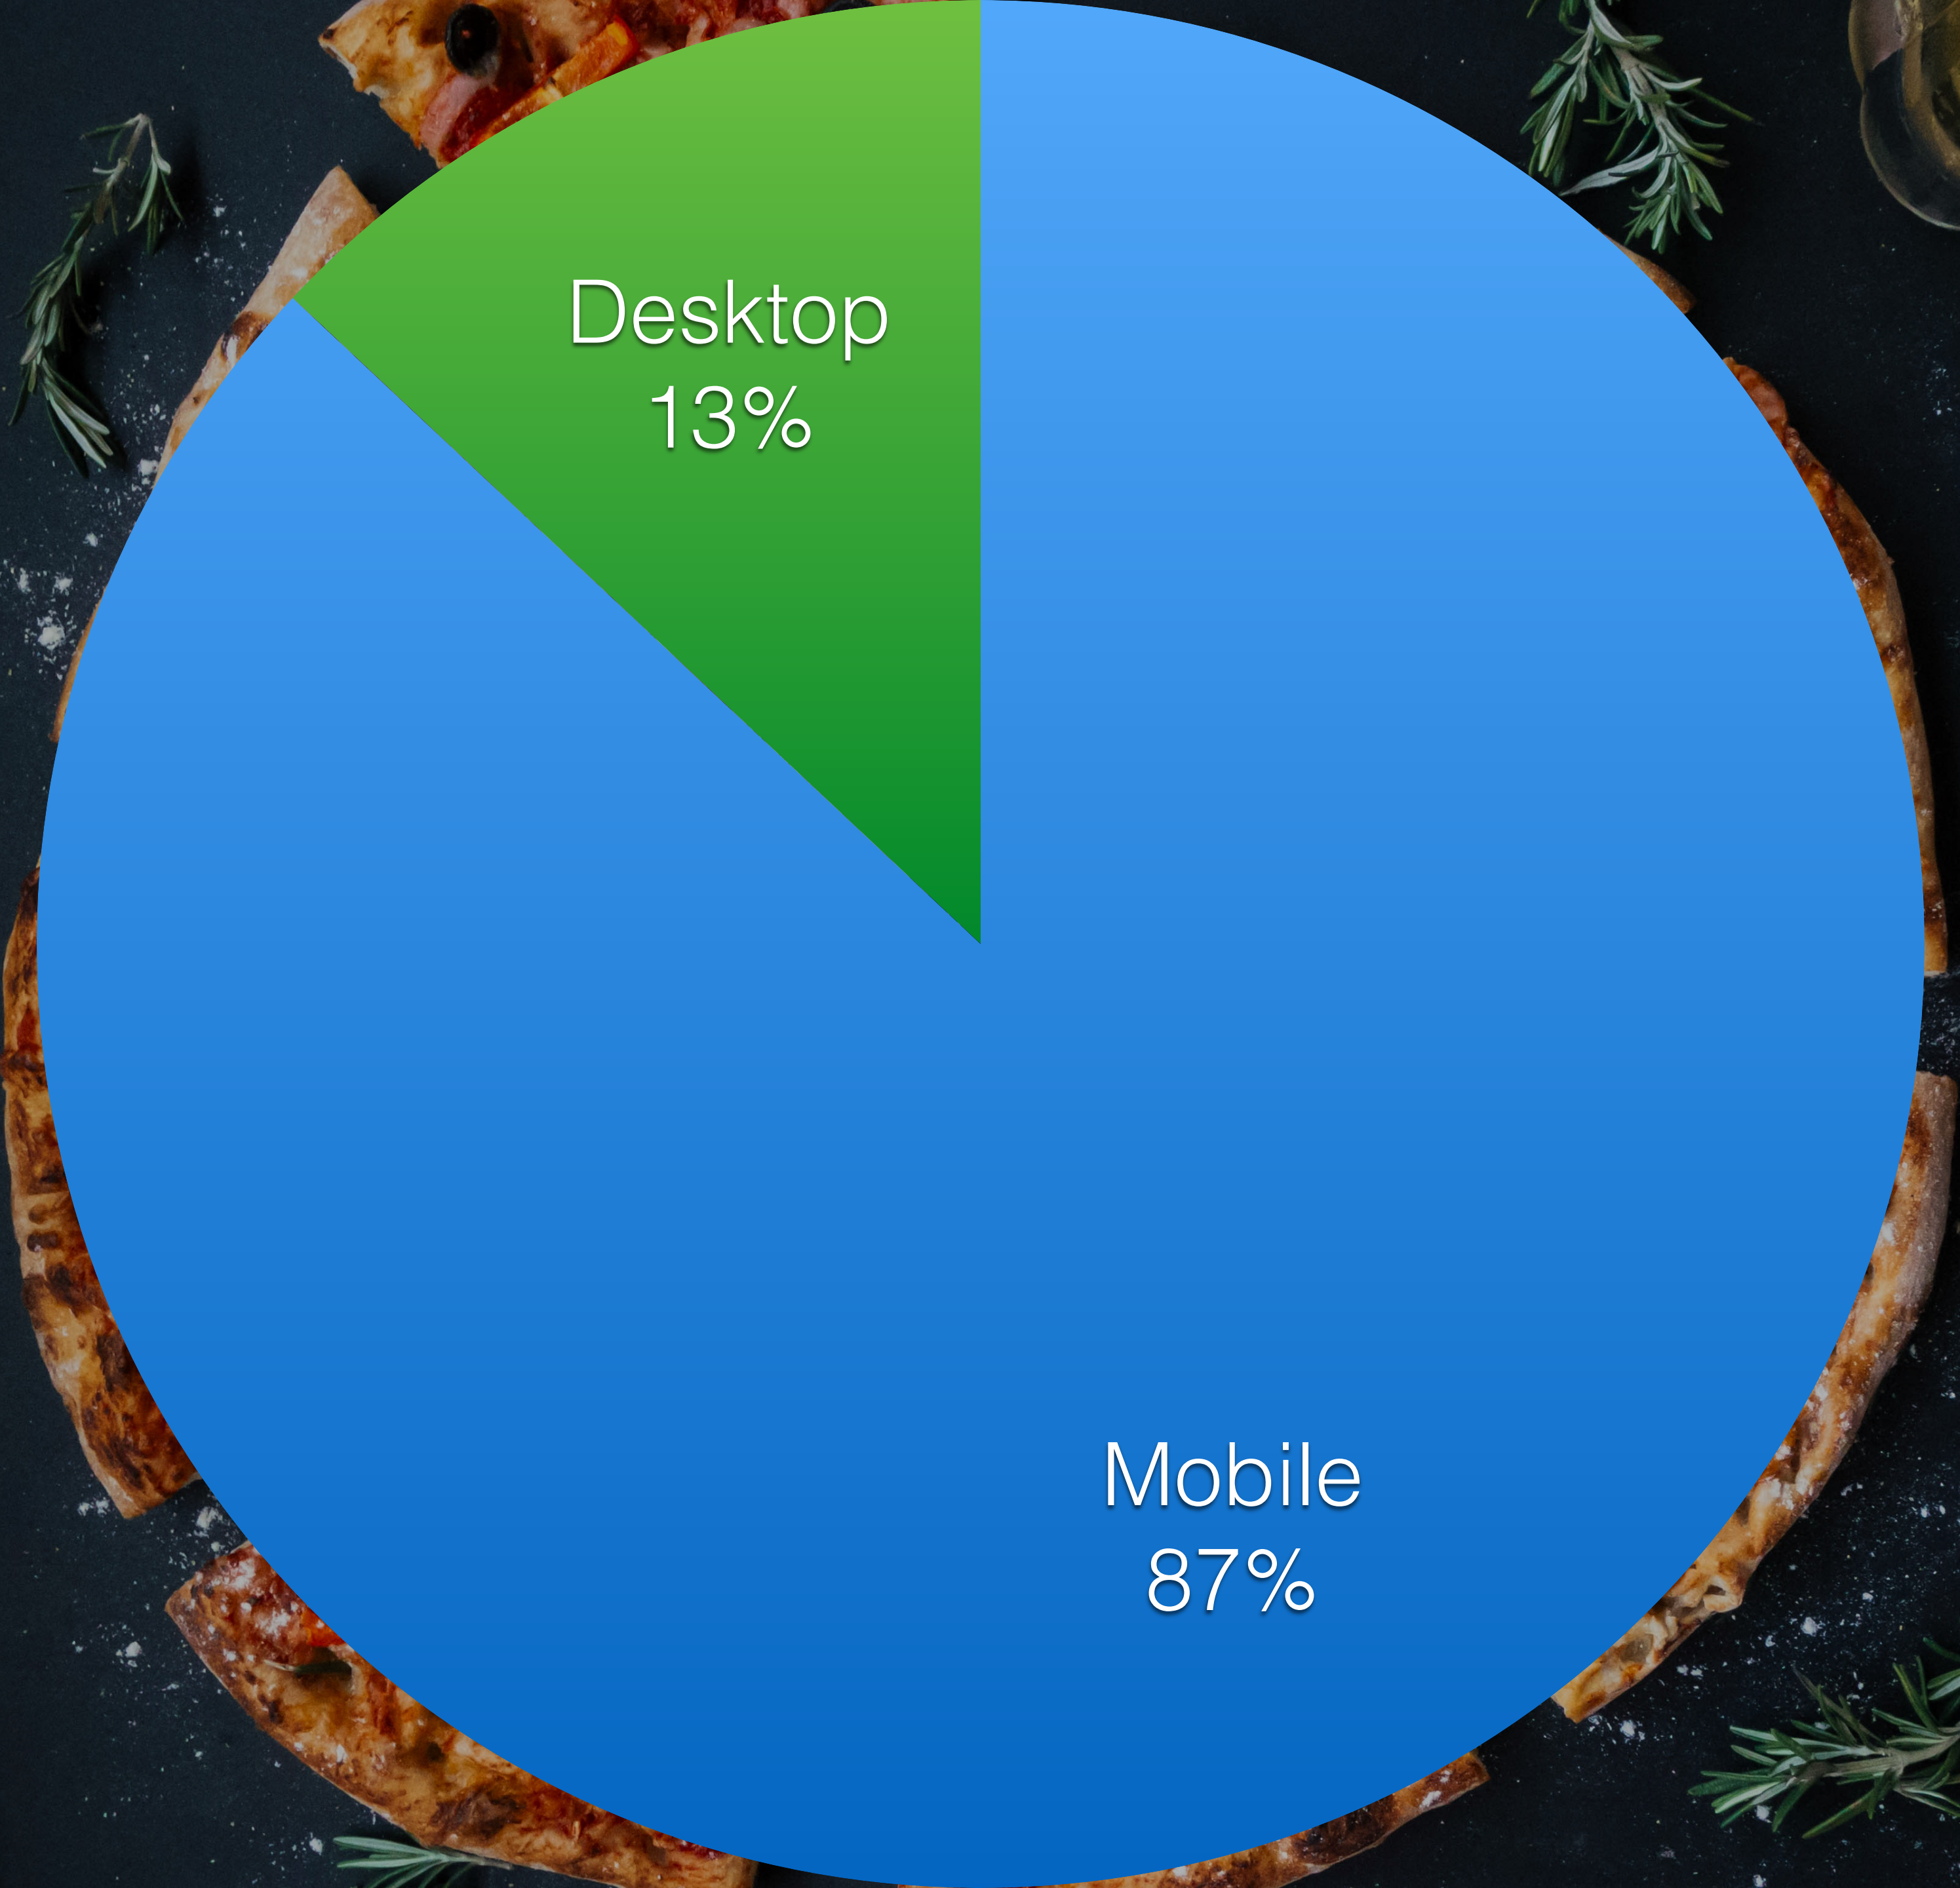

DAU Mobile @ OLX