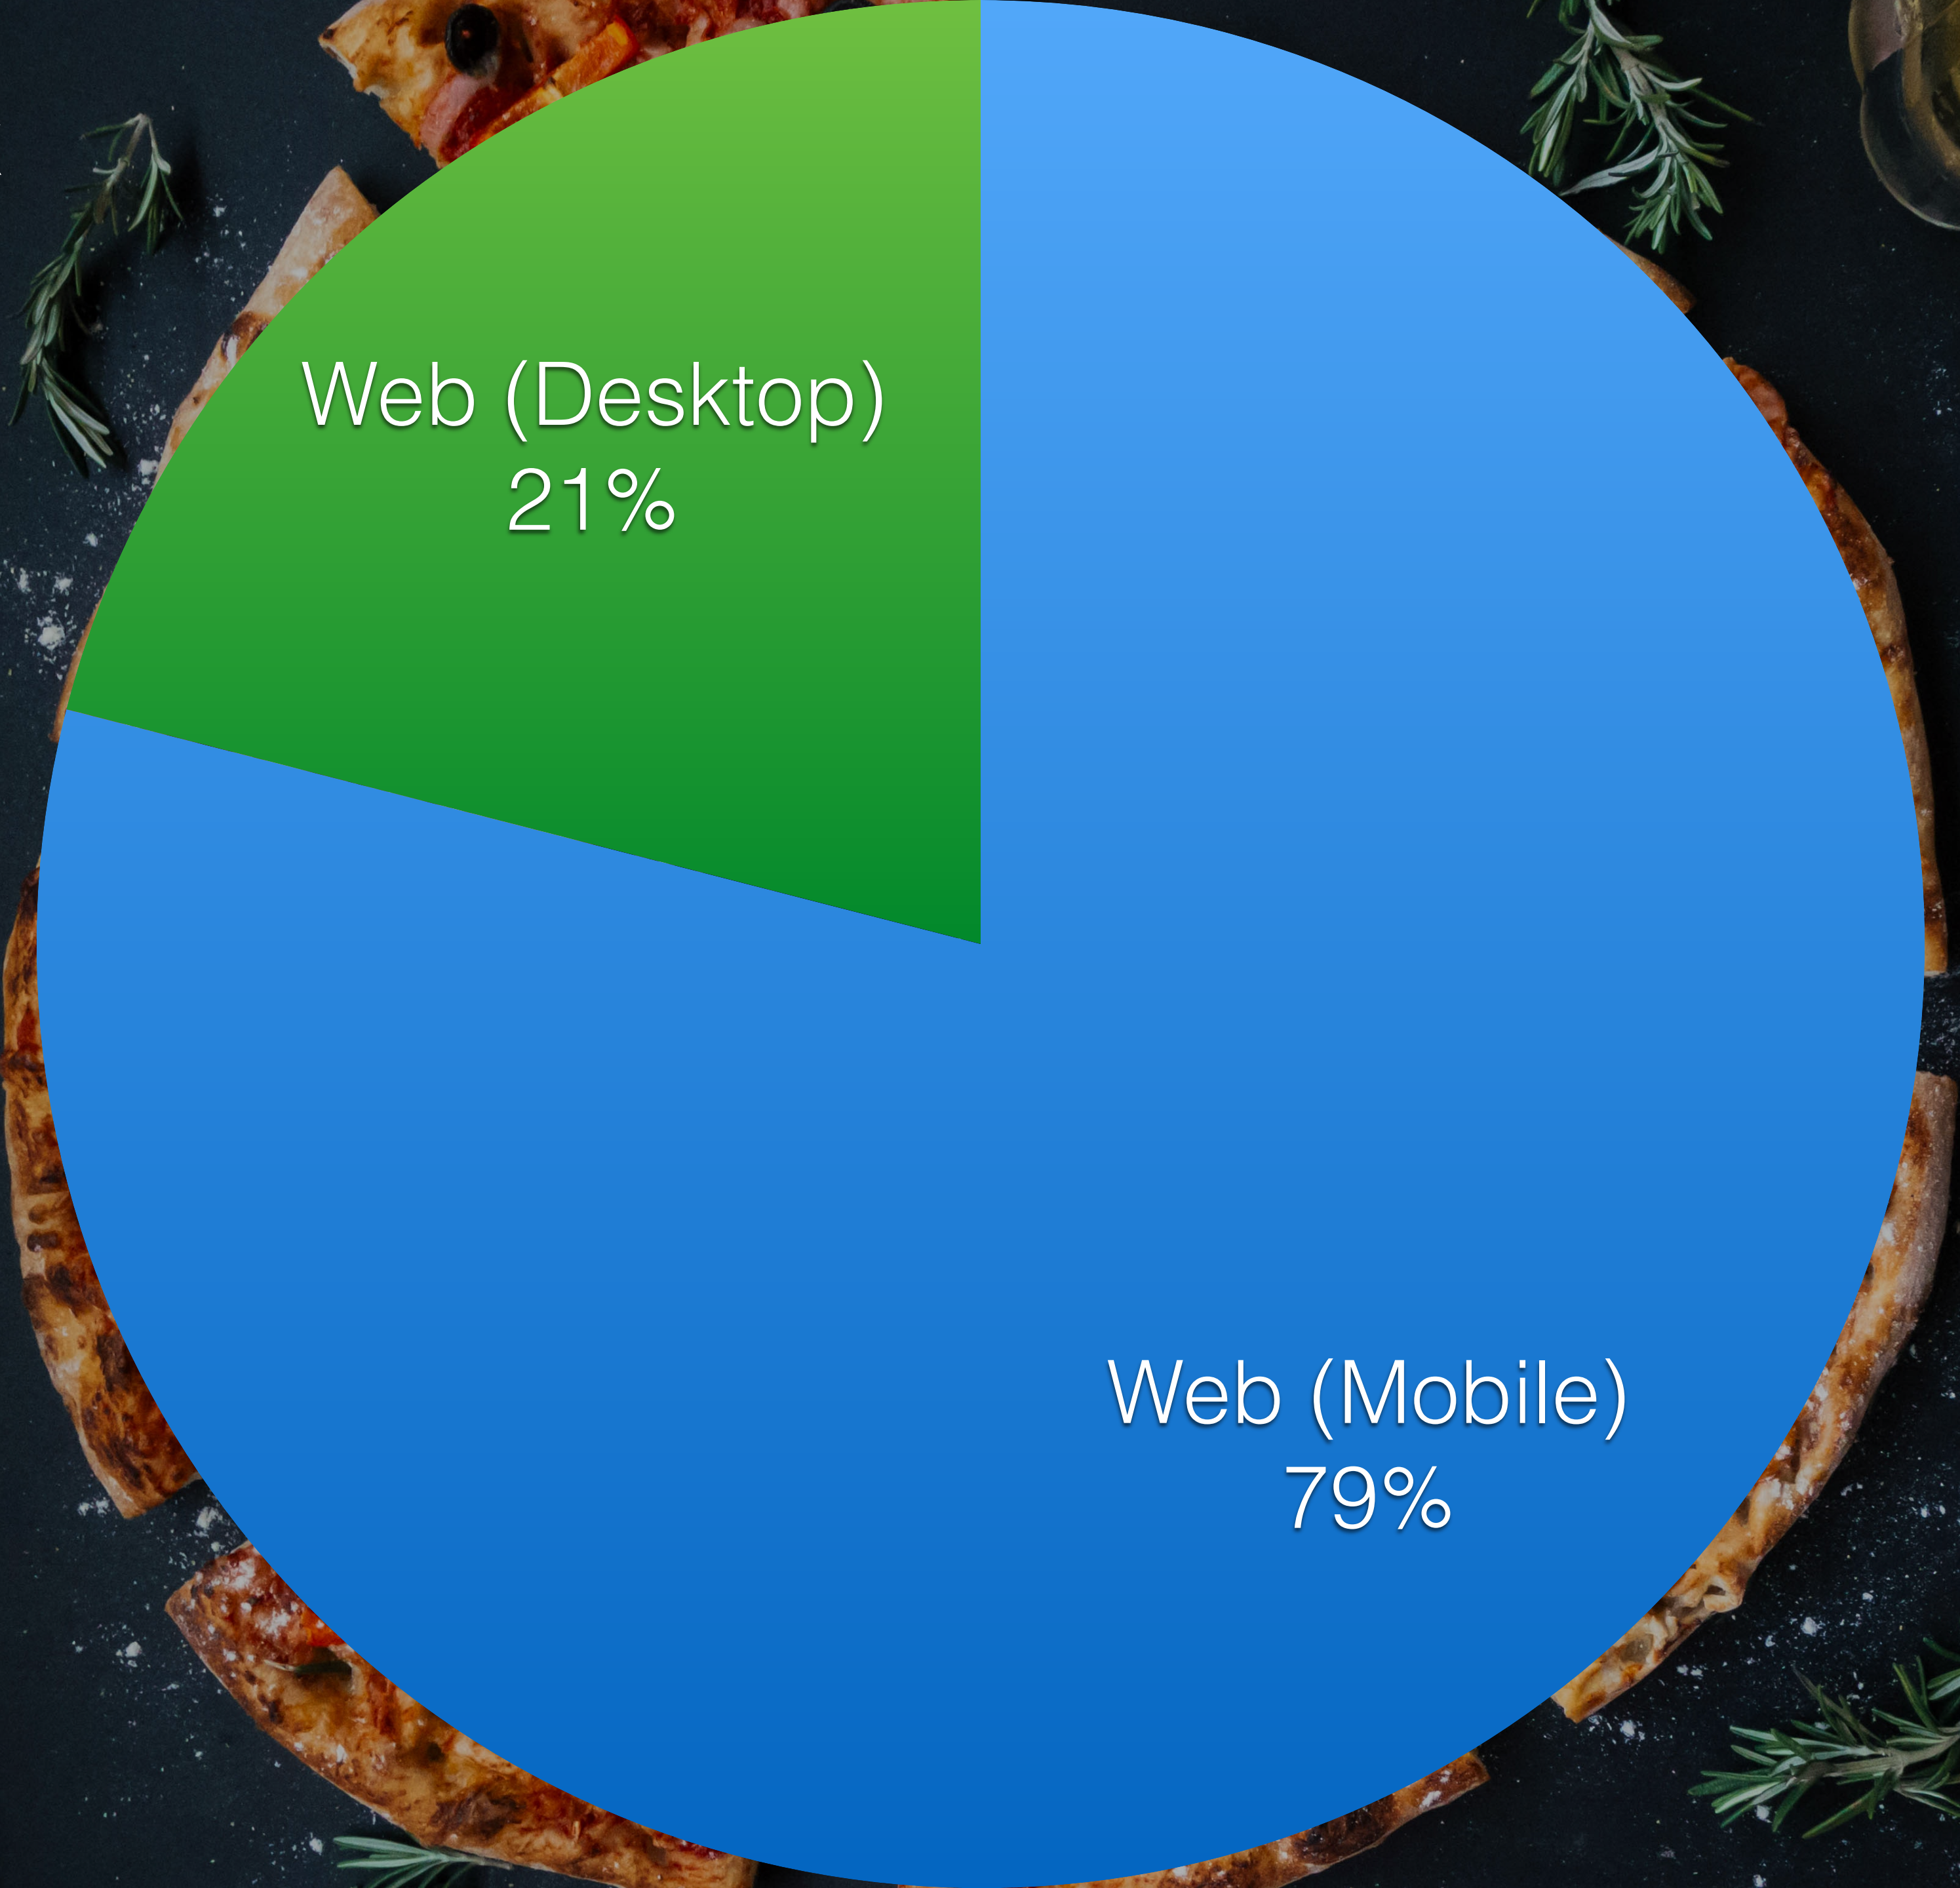

MAU Mobile @ OLX