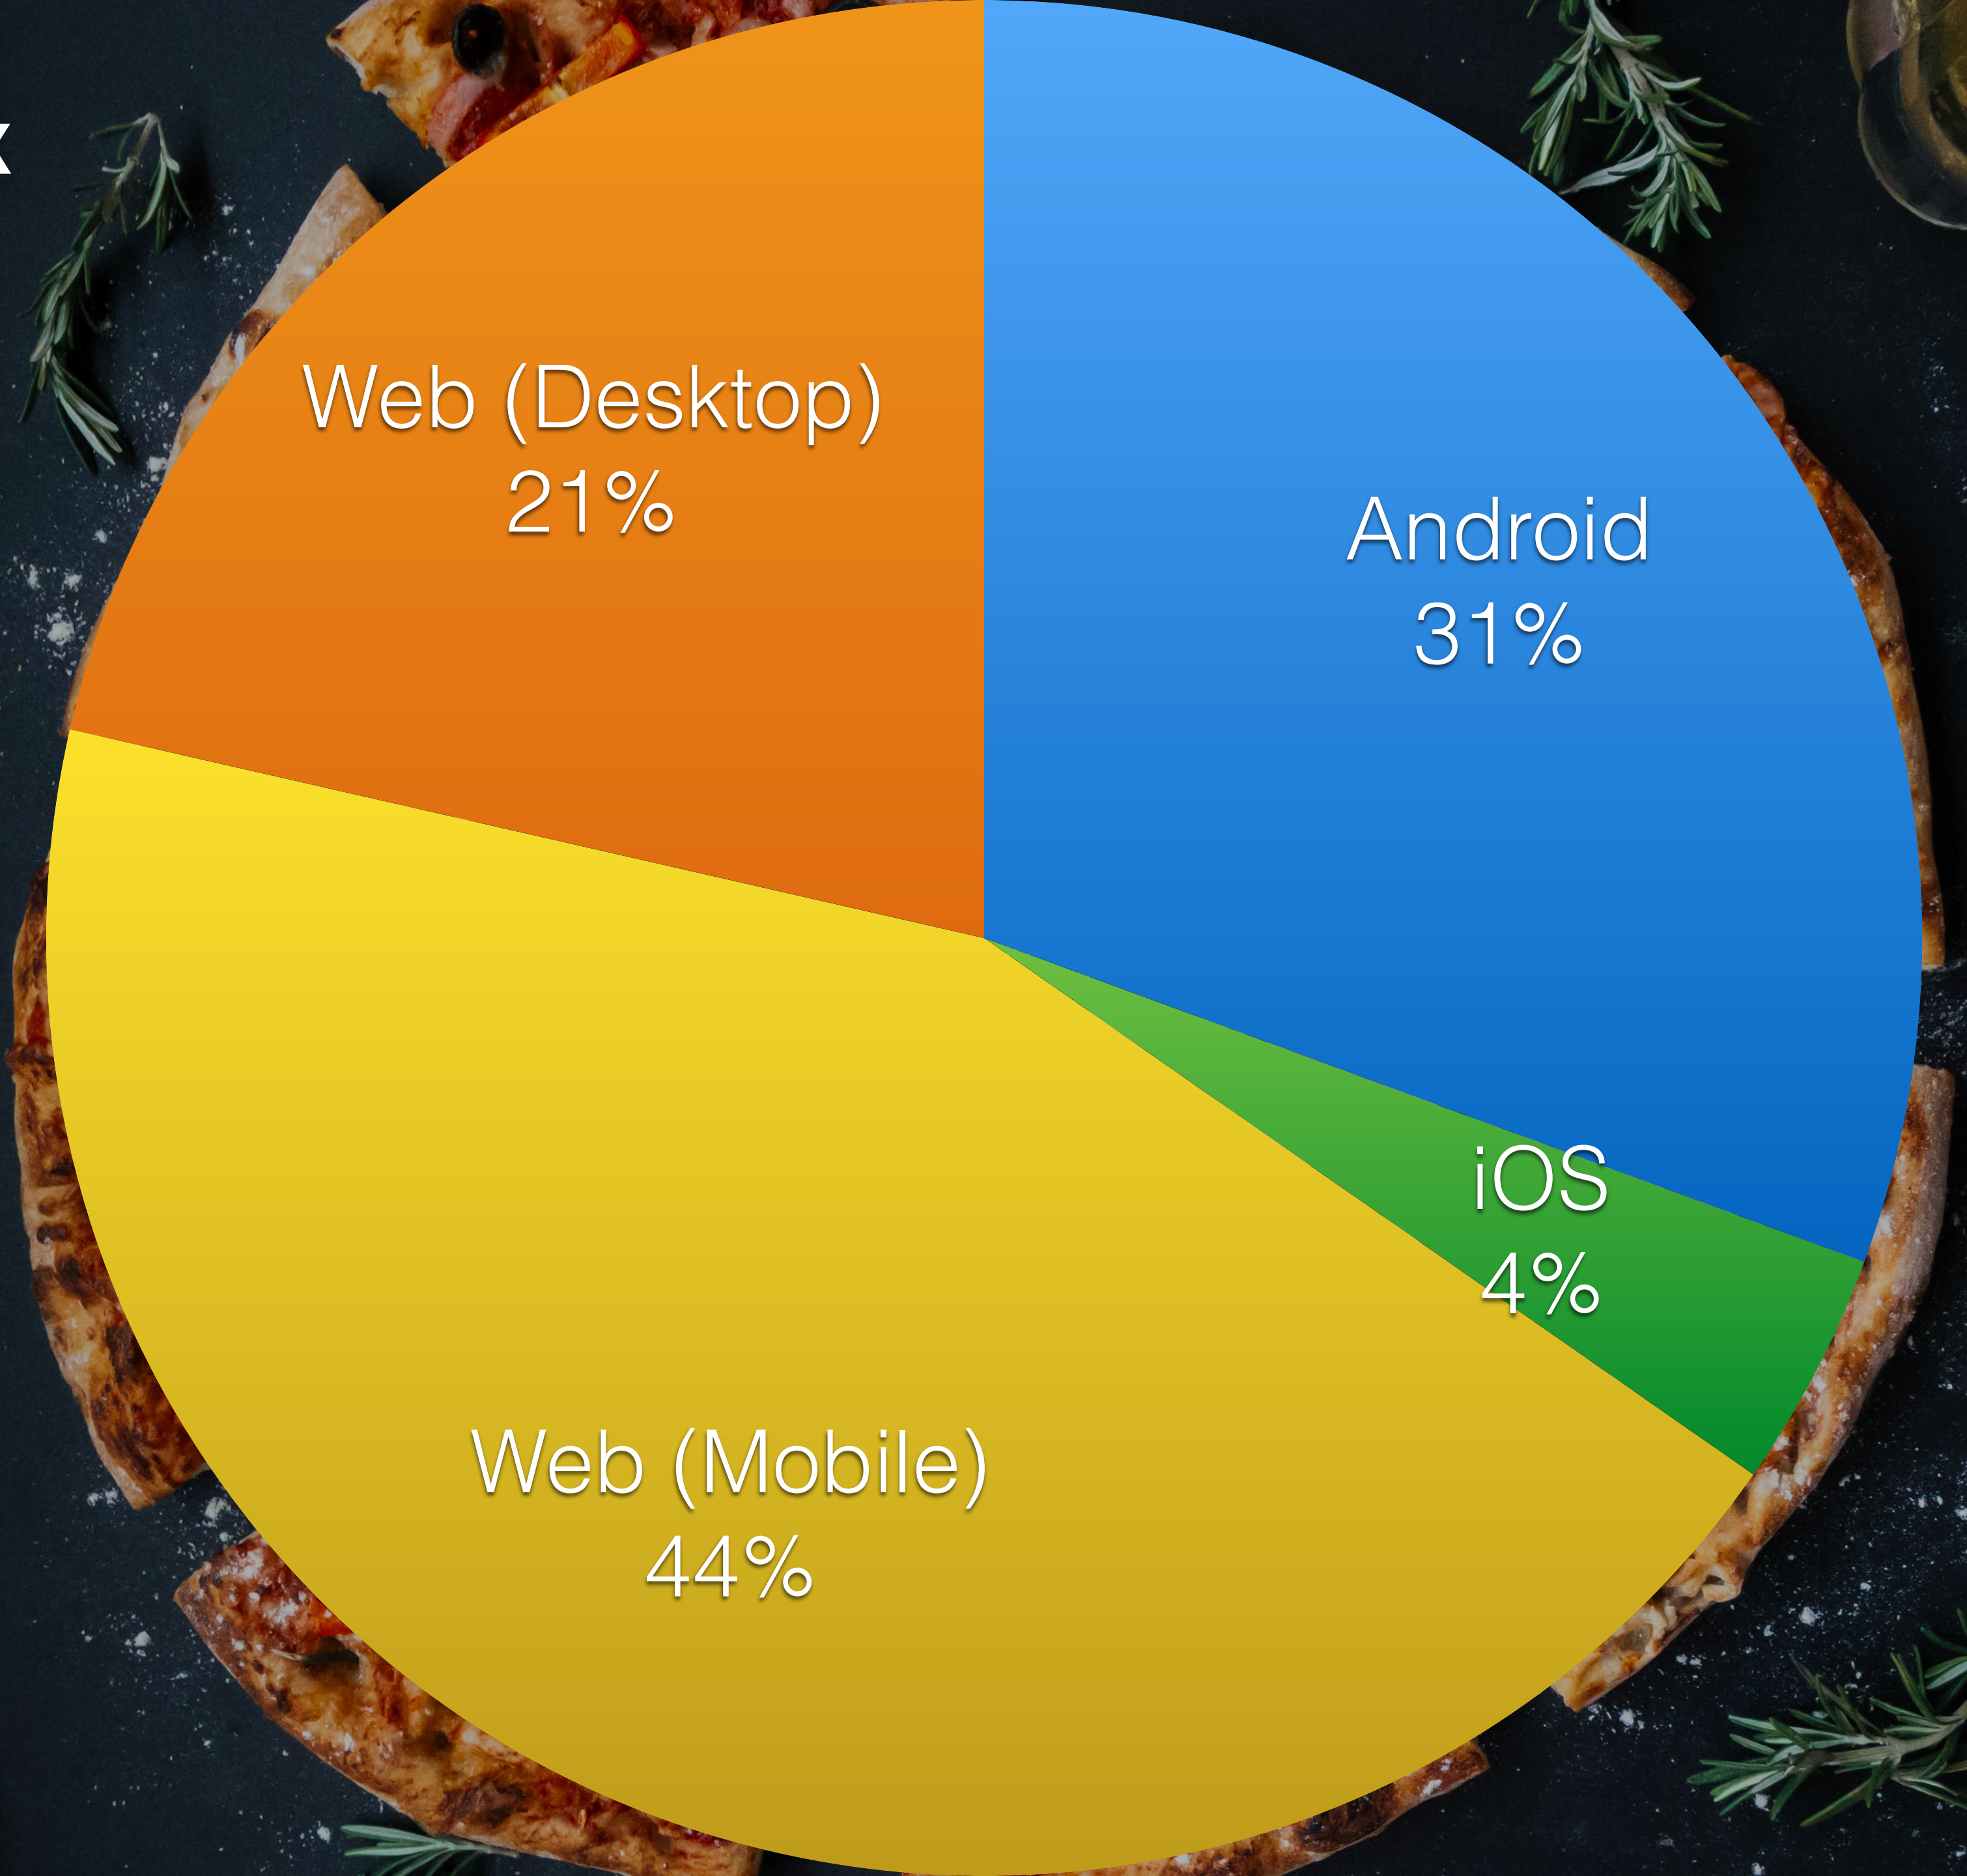

MAU Mobile @ OLX